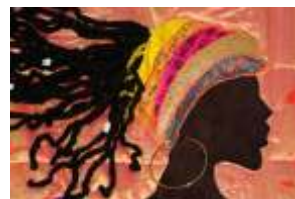

Embossed leather & bone treatments with 3-D design removable pin

Ostrich leather, bone treatments and amber

Wall Hanging Detail

Wall Hanging: 8'x6', lamb's wool, cowry shells and leather on silk background. Hand stenciled. No two are identical. Custom sizes available.